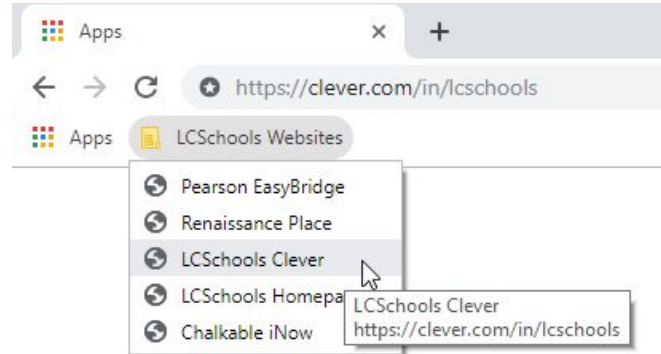

# How to Log Into Clever - Students PK-3

1. Go to the Clever Portal by clicking on LCSchools Websites > LCSchools Clever in the bookmark bar (or by going to <https://clever.com/in/lcschools> )

2. Click "Clever Badge Log In"