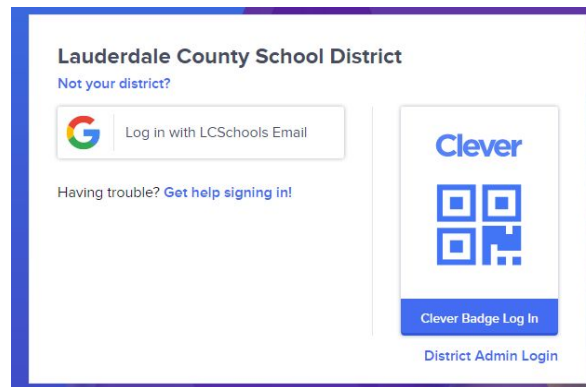

# How to Log Into Clever - Students PK-3

1. Go to the Clever Portal by clicking on LCSchools Websites > LCSchools Clever in the bookmark bar (or by going to <https://clever.com/in/lcschools> )

2. Click "Clever Badge Log In"

3. If it asks, click to allow the website to access the camera

4. Hold your badge up to the camera.