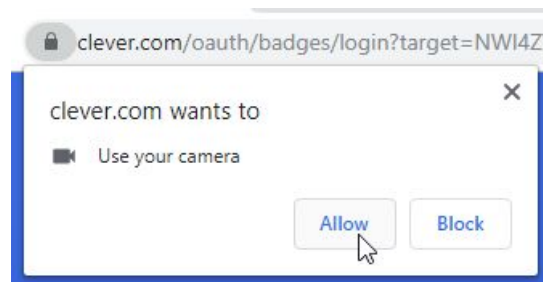

# How to Log Into Clever - Students PK-3

1. Go to the Clever Portal by clicking on LCSchools Websites > LCSchools Clever in the bookmark bar (or by going to <https://clever.com/in/lcschools> )

2. Click "Clever Badge Log In"

3. If it asks, click to allow the website to access the camera

4. Hold your badge up to the camera.